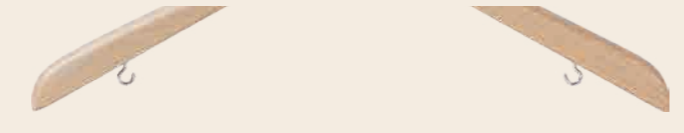

WN: White Nickel

G: Gold

GN: Gold Nickel

ATG: Antique Gold

BCr: Black Chrome

■ Under parts

W Bar

Yacht parts