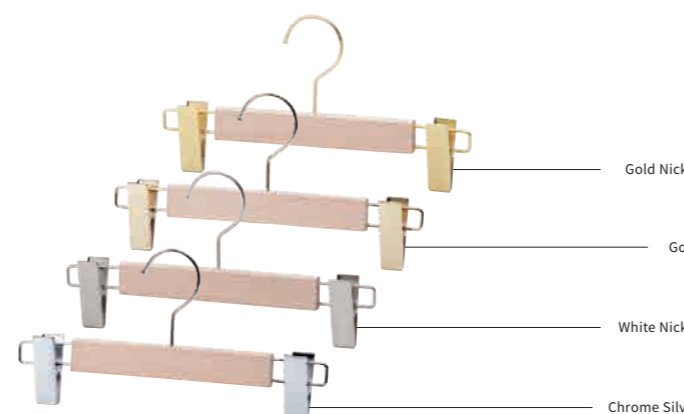

BS-09 Wood color: Plain Metal Color: Chrome Silver

UNISEX w:280 t:13

Best selling bottom hanger.