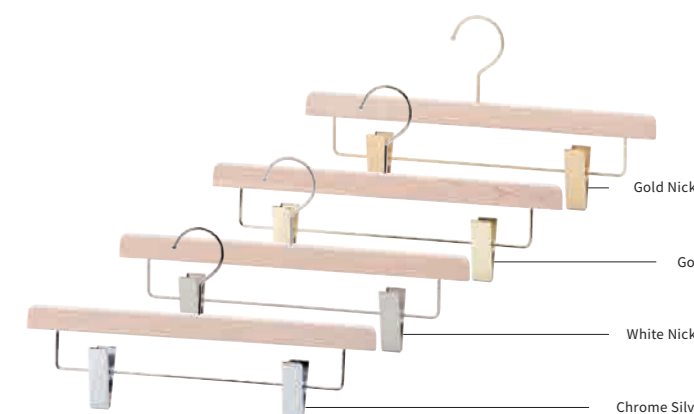

Example 1

Example 2

BS-09 Wood color: Plain Metal Color: Chrome Silver

UNISEX w:280 t:13

Best selling bottom hanger.

BS-35 Wood color: Plain Metal Color: Chrome Silver

UNISEX w:360 t:13

Wide movable clip which can expand the range of uses.

Natural

BS-31 Wood color: Plain Metal Color: Chrome Silver

WOMEN'S w:380 t:30

Light thickness women's round headed Jacket hanger (thickness 30mm).
Wide range of usage from Shirts to Jackets.

BS-32 Wood color: Plain Metal Color: Chrome Silver